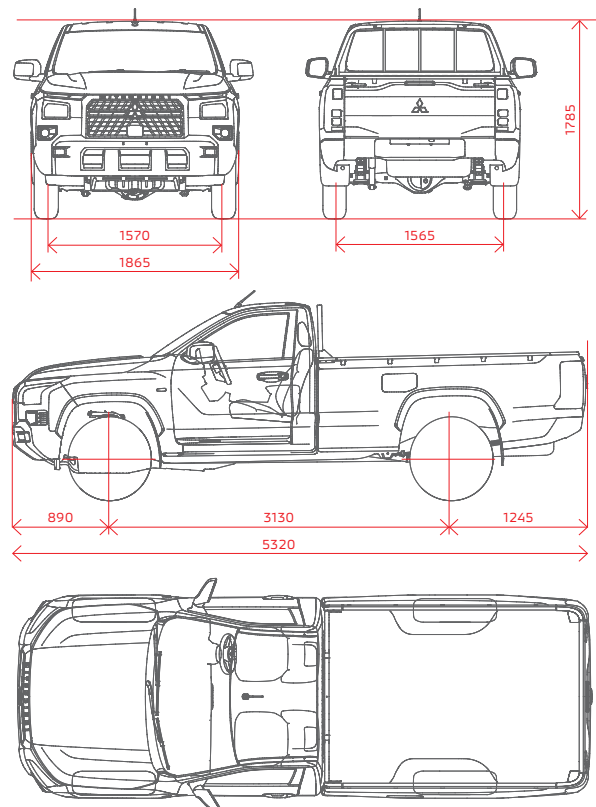

SAFETY

Model / Variant			M/T
Active			
Emergency Stop Signal System (ESS)			With
Brake Override System			With
Active Limited Slip Differential (Brake Control)			With
Anti-Lock Braking System (ABS)			With
Electronic Brake-force Distribution (EBD)			With
Brake Assist (BA)			With
Active Stability Control (ASC)			With
Hill-Start Assist (HSA)			With
Trailer Stability Assist (TSA)			With
Seatbelt Reminder			Driver & Passenger
High Mount Stop Lamp			With (LED)
ISOFIX			With Front Tether (x1)
Passive			
Dual SRS Airbags			With
Driver's Knee Airbag			With
RISE Body			With Extra Rigid Frame
Side Impact Door Beams			With
Rear Guard Bar			With
Seatbelts	Front	3-point ELR with Pretensioner	
Collapsible Steering Column			With
Collapsible Brake Pedal			With
Security			
Alarm System			With
Immobilizer			With

DIMENSIONAL VIEWS

All measurements in millimetres

MITSUBISHI MOTORS

Official Distributor:

Mitsubishi Motors Malaysia Sdn Bhd

200501002982 (680028-M)

Level 6, Building A, Dataran PHB, Saujana Resort, Seksyen U2, 40150 Shah Alam, Selangor.

[f](#) [@](#) MitsubishiMotorsMalaysia

www.mitsubishi-motors.com.my

5 YEARS WARRANTY
OF **200,000KM**

Applicable for private vehicle registration only.

1. Mitsubishi Motors Malaysia reserves the right to alter any details of specifications and equipment without prior notice.
2. Vehicle and specifications may vary from models available locally. Vehicle body and accessory colours may differ slightly from illustrations.
3. Some accessories upgrades are by Mitsubishi Motors Malaysia authorized dealers.